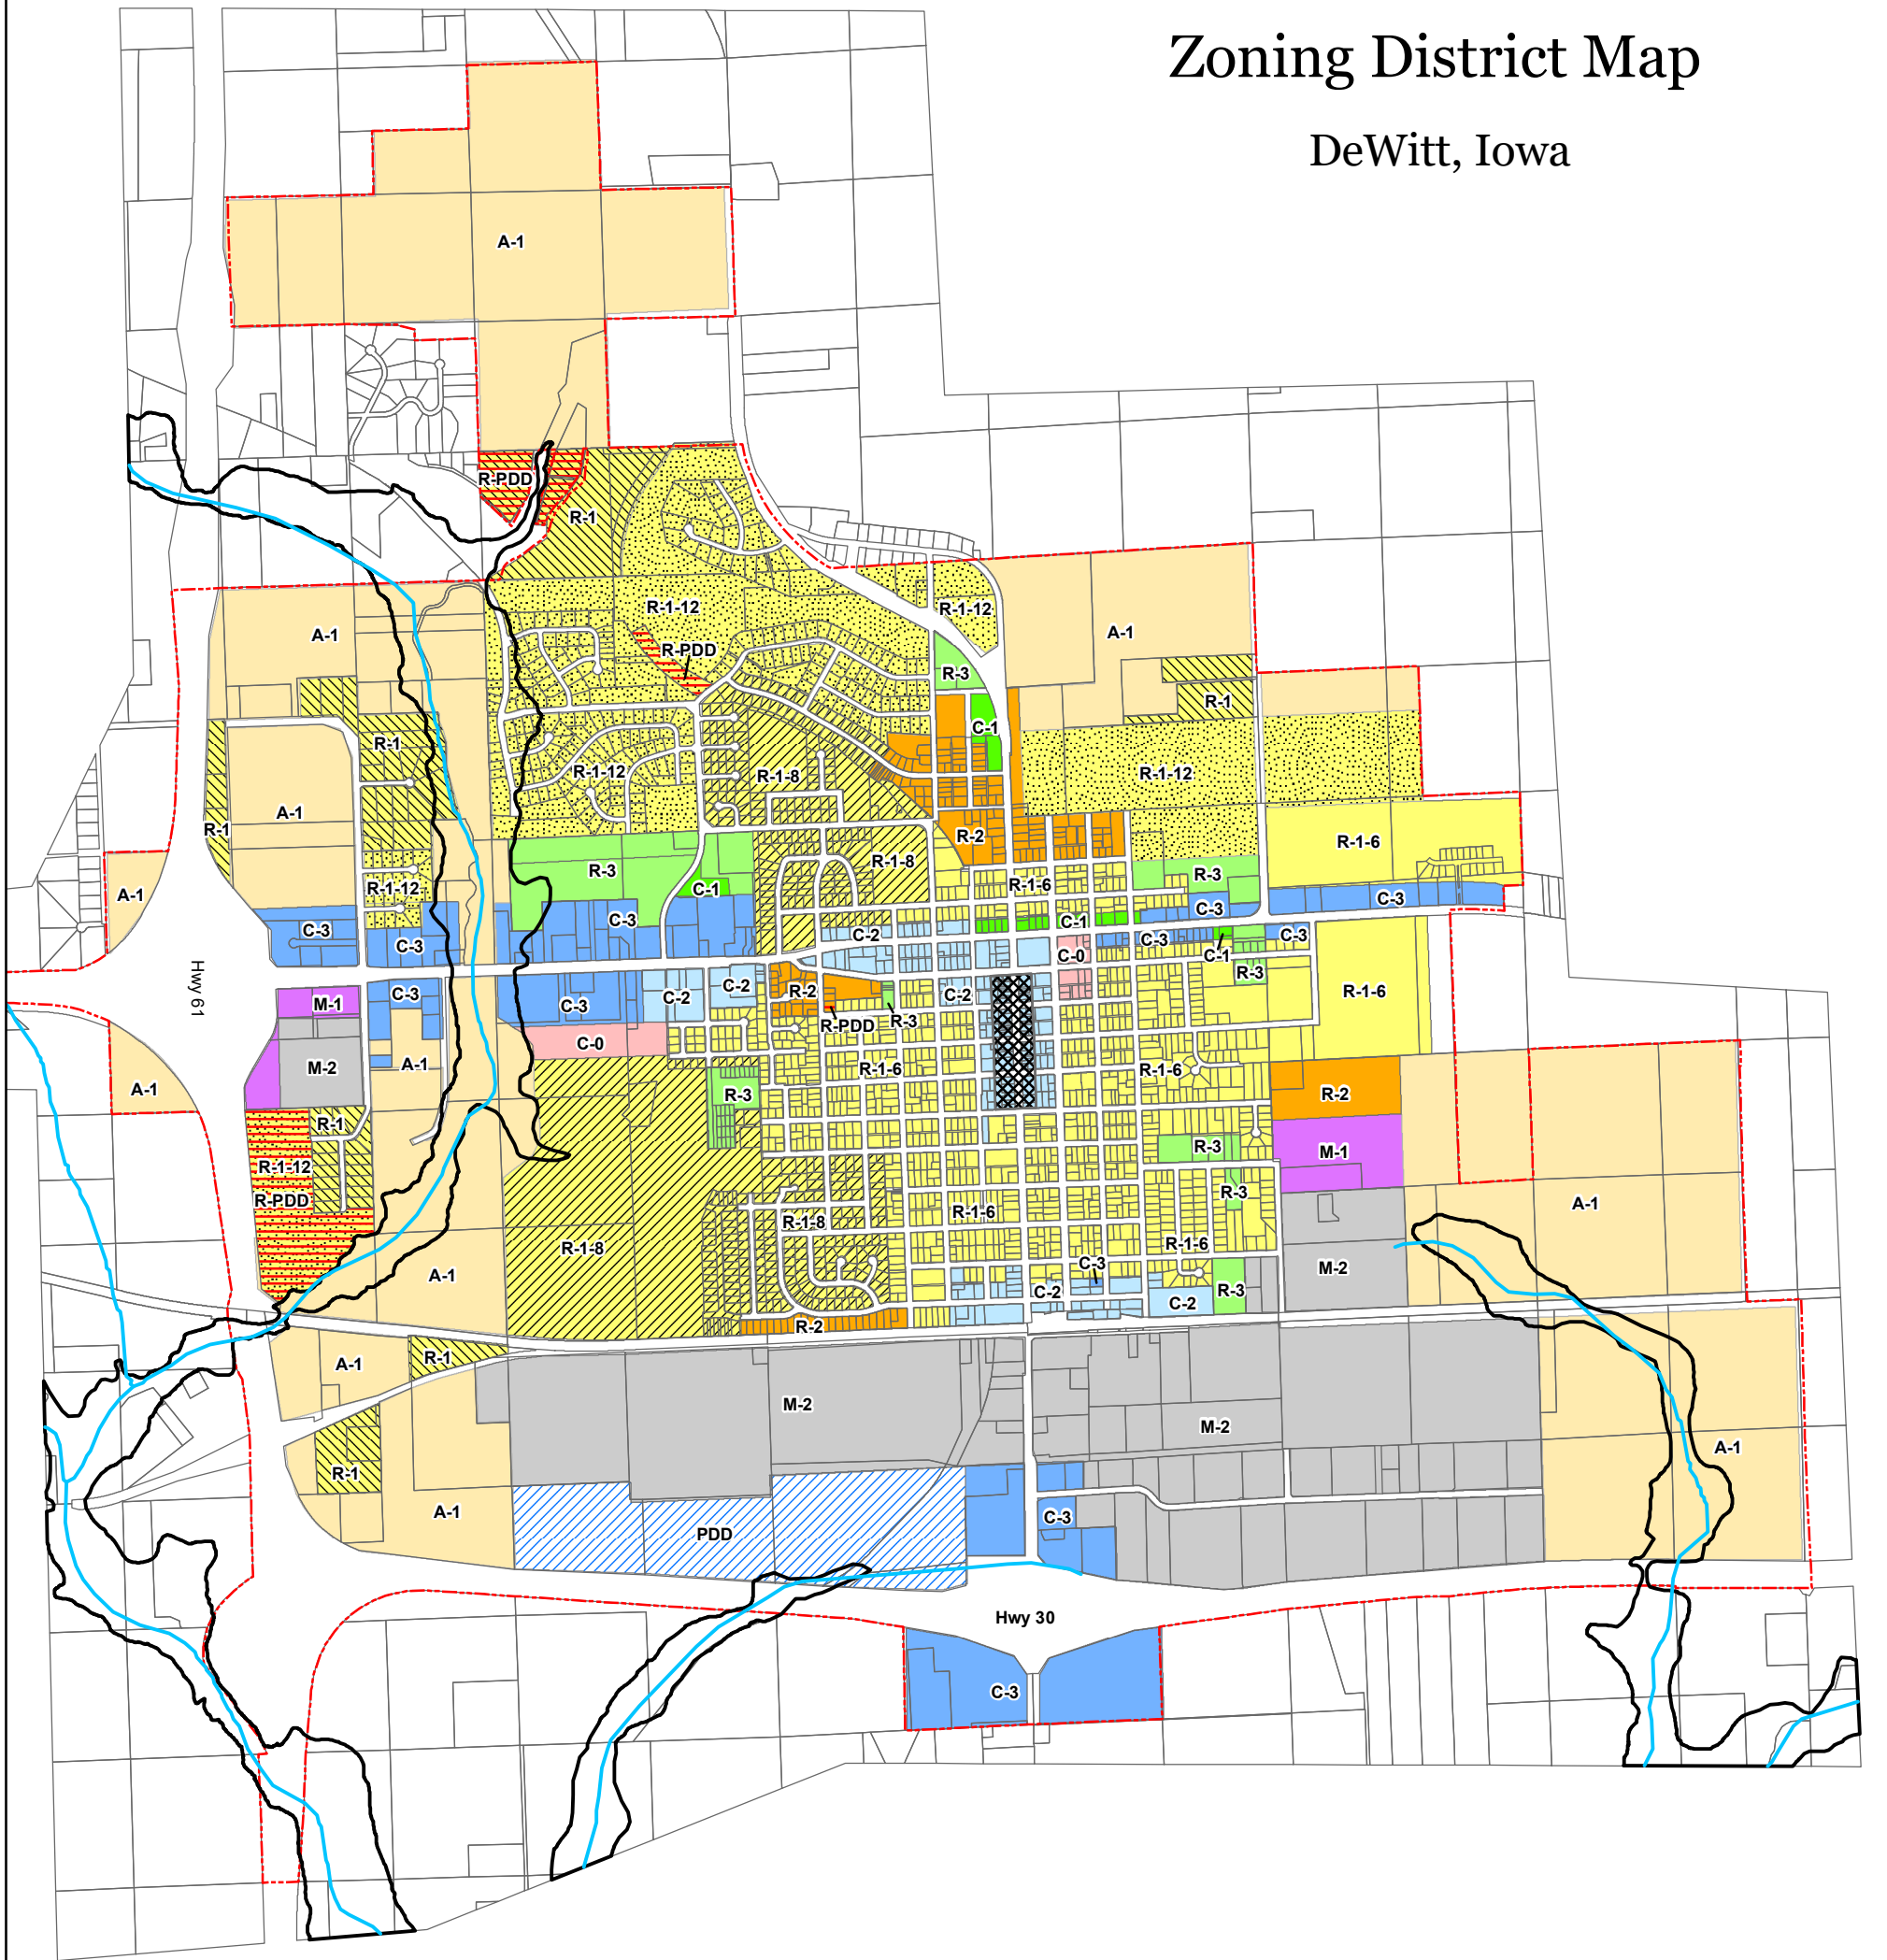

Zoning District Map

DeWitt, Iowa

LEGEND

District

- A-1 Agricultural Holding District
- C-0 Office Business District
- C-1 Neighborhood Business District
- C-2 General Commercial District
- C-3 Highway Business District
- M-1 Light Industrial District
- M-2 Heavy Industrial District
- PDD Planned Development District
- R-1 Single Family Residential District
- R-1-12 Single Family Residential District
- R-1-6 Single Family Residential District
- R-1-8 Single Family Residential District
- R-2 Moderate Density Dwelling District
- R-3 Multiple Family Dwelling District
- Residential Planned Development District

- Streams
- DeWitt Floodplain Boundary
- DeWitt Corporate Boundary
- Downtown Overlay

1,500 750 0 1,500 Feet

City of DeWitt

Crossroads to Opportunity
January 2021